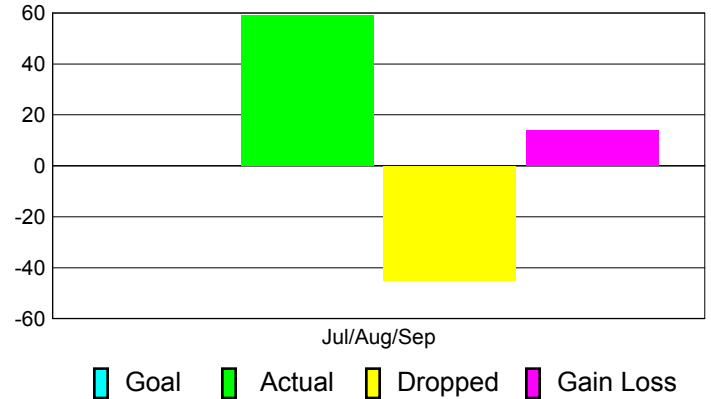

### YTD Status Quo Clubs 2012-2013

Status Quo Clubs Compared to Status Quo Members

## MEMBERSHIP

**Membership Results  
2012-2013**

**Membership  
2011-2012**

Month	Net Memb Goal	Actual New Memb	Actual Dropped Memb	Gain/Loss of Memb	Gain/Loss of Memb
Jul/Aug/Sep		59	-45	14	25
<b>Totals</b>		<b>59</b>	<b>-45</b>	<b>14</b>	<b>25</b>

### Membership Results 2012-2013

Goal, New, Dropped, Gain/Loss

### Comparison of Membership Gain/Loss

Current Year Compared to the Previous Year