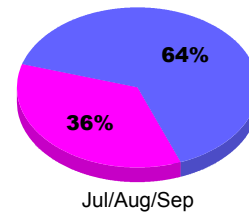

Gender Comparison 2012-2013

Legend: Male (Blue), Female (Purple)