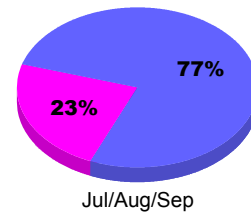

Gender Comparison 2012-2013

Jul/Aug/Sep

Legend: Male (Blue), Female (Magenta)