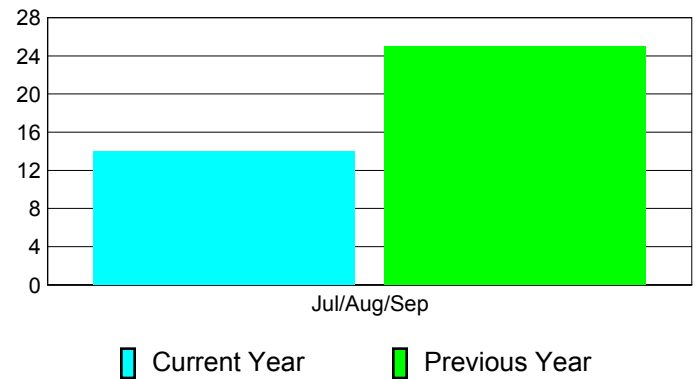

Gender Comparison 2012-2013