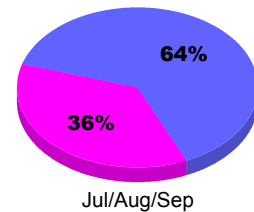

Jul/Aug/Sep

Male Female